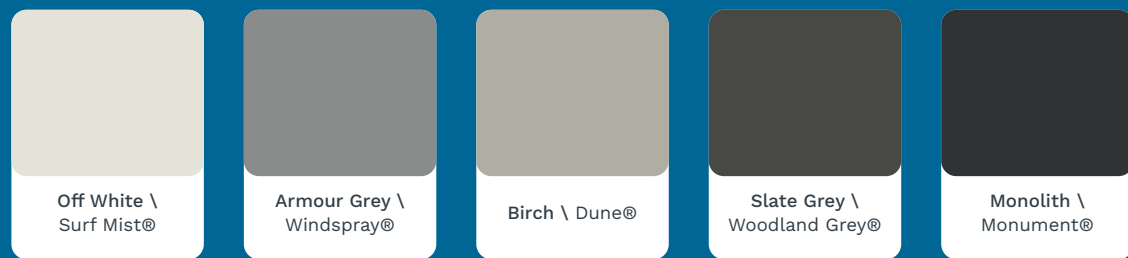

Marine Plus Colours

Insulated Ceiling Colours

Standard Colours