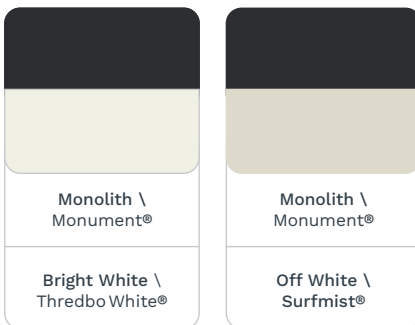

Combination

Notes V-Line not available in Marine Plus finish.

Disclaimer Equivalent Colorbond® colour names displayed are registered trade marks of BlueScope Steel limited. Colorbond® colours shown are for comparative purposes only. Printed colours should be used as a guide only. For an accurate colour sample, we recommend you order colour swatches directly from Ausdeck. A limited warranty applies to selected dark colours. Please refer to our Warranty for more information. Check your state for availability.