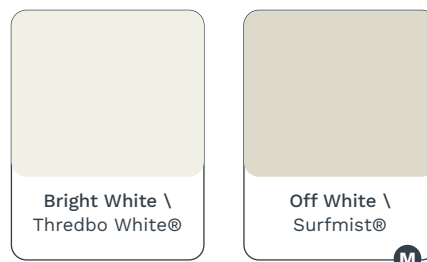

Insulated Ceiling Colours

Standard Colours

M Available in Marine Plus colours

Disclaimer Equivalent Colorbond® colour names displayed are registered trade marks of BlueScope Steel Limited. Colorbond® colours shown are for comparative purposes only. Printed colours should be used as a guide only. For an accurate colour sample, we recommend you order colour swatches directly from Ausdeck. A limited warranty applies to selected dark colours. Please refer to our Warranty for more information. Check your state for availability.